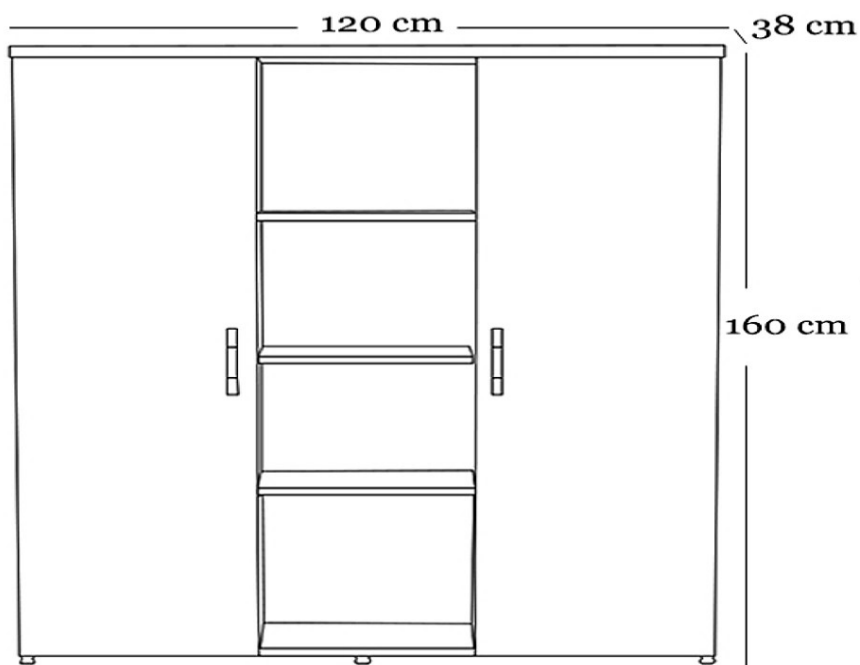

# ROZE

U = 180 cm  
D = 80 cm  
Y = 75 cm

U = 70 cm  
D = 55 cm  
Y = 75 cm

U = 60 cm  
D = 45 cm  
Y = 45 cm

# SAFARI

U = 180 cm  
D = 80 cm  
Y = 75 cm

U = 70 cm  
D = 55 cm  
Y = 75 cm

U = 60 cm  
D = 45 cm  
Y = 45 cm

# SEUL

U = 200 cm  
D = 160 cm  
Y = 75 cm

U = 120 cm  
D = 38 cm  
Y = 160 cm

U = 90 cm  
D = 60 cm  
Y = 45 cm