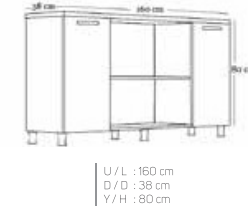

Senin için
ARES
For You