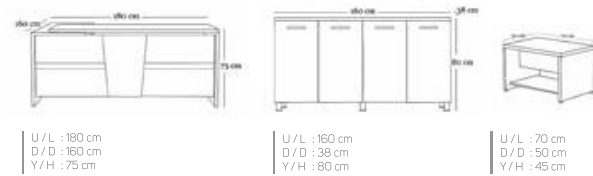

Senin için
ALMEYDA
For You

Senin için
ZEBRA
For You