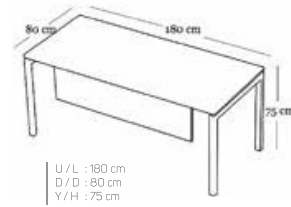

Senin için
ARES
For You