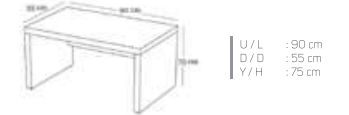

Erkofis, yaratıcılığın sınırsız dokunuşlarıyla tanımlanan maksimalist bir tasarım anlayışıyla yeni sezonda doğal, esnek ve özgür yaşam alanları vaat ediyor.

Erkofis promises natural, flexible and free living spaces in the new approach defined by the unlimited touches of creativity.