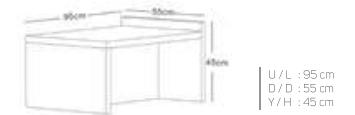

Ofisinizde keyifli ve verimli bir çalışma ortamı oluşturmanıza yardımcı olur.

It helps you create a pleasant and productive work environment in your office.